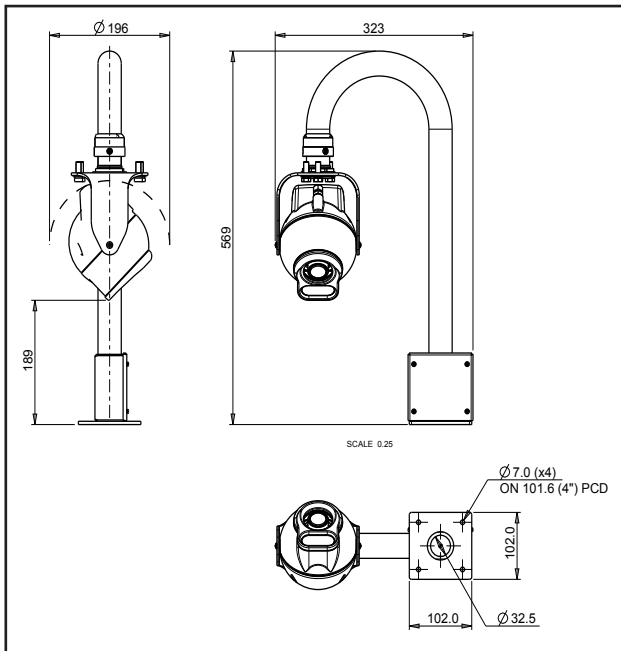

Wide Angle Lens

90° View.

Built in EDGE recording option - 128 or 256Gb Storage on board
Continuous/FTP Upload/Network Loss/Alarm Scheduled recording option to On Board Storage.

Optical Zoom

3x Optical Zoom, 3 to 9mm.

Innovative Night Vision

Range of IR, White Light or Dual IR & White Light options giving 'COLOUR at NIGHT' images.

Polycarbonate Window

For optically perfect images.

PRODUCT SPECIFICATION	3x HD		
Colour/Mono	Yes		
Imager (CMOS)	1/2.8-type Exmor		
Zoom - Optical + Digital	3x, 12x		
Pixels	Approx 3.27 Megapixels		
Horizontal view angle	32°[T] - 90°[W] (1080p)		
Lens Size	3 - 9mm		
Min Sensitivity - colour	1 Lux		
Min Sensitivity - mono Int	0.1 Lux		
Signal Noise Ratio	>50dB		
Focus/Iris	Auto		
Col/Mono Changeover	4 levels - 3 preset, 1 custom/user defined		
Lighting Options	Infra Red, White Light or Infra Red & White Light		
IR Lighting	Up to 50 metres		
White Lighting	Up to 50 metres		
IR/White Lighting options	Up to 30 metres		
Operating Temperature	-20°C to +60°C		
Power	1 Amp, 24Vac/dc		
Mounting Options	Wall, Pole, Soffit, Ceiling		
Certification	Safety Mark: CE approval		
CODEC	25fps	ASPECT	30fps
HD1080p	1920x1080	16:9	1920x1080
HD720p	1280x720	16:9	1280x720
D1	720x576	4:3	720x480
VGA	640x480	4:3	640x480
QVGA	432x240	16:9	432x240
Distribution	Multi Codec 2 streams		
Image Compression	H.264, MPEG4, MJPEG		
Protocols	ONVIF (S), TCP/IP, HTTP, RTP, RTSP, 360SDK		
Compression levels	CBR, VBR CVBR		