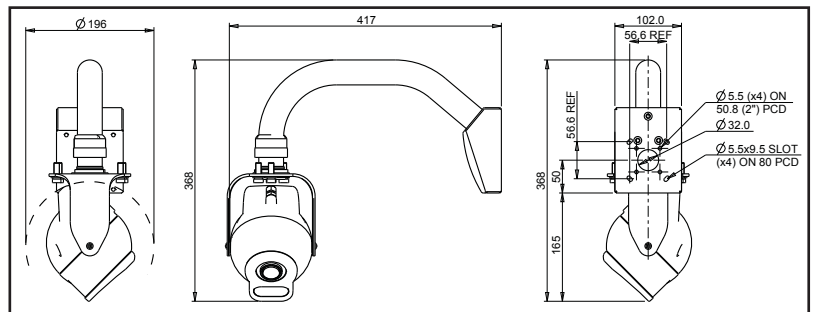

Wide Angle Lens

90° View.

Built in EDGE recording option - 128 or 256Gb Storage on board
Continuous/FTP Upload/Network Loss/Alarm Scheduled recording option to On Board Storage.

Optical Zoom

3x Optical Zoom, 3 to 9mm.

Innovative Night Vision

Range of IR, White Light or Dual IR & White Light options giving 'COLOUR at NIGHT' images.

Polycarbonate Window

For optically perfect images.

PRODUCT SPECIFICATION	3x HD		
Colour/Mono	Yes		
Imager (CMOS)	1/2.8-type Exmor		
Zoom - Optical + Digital	3x, 12x		
Pixels	Approx 3.27 Megapixels		
Horizontal view angle	32°[T] - 90°[W] (1080p)		
Lens Size	3 - 9mm		
Min Sensitivity - colour	1 Lux		
Min Sensitivity - mono Int	0.1 Lux		
Signal Noise Ratio	>50dB		
Focus/Iris	Auto		
Col/Mono Changeover	4 levels - 3 preset, 1 custom/user defined		
Lighting Options	Infra Red, White Light or Infra Red & White Light		
IR Lighting	Up to 50 metres		
White Lighting	Up to 50 metres		
IR/White Lighting options	Up to 30 metres		
Operating Temperature	-20°C to +60°C		
Power	1 Amp, 24Vac/dc		
Mounting Options	Wall, Pole, Soffit, Ceiling		
Certification	Safety Mark: CE approval		
CODEC	25fps	ASPECT	30fps
HD1080p	1920x1080	16:9	1920x1080
HD720p	1280x720	16:9	1280x720
D1	720x576	4:3	720x480
VGA	640x480	4:3	640x480
QVGA	432x240	16:9	432x240
Distribution	Multi Codec 2 streams		
Image Compression	H.264, MPEG4, MJPEG		
Protocols	ONVIF (S), TCP/IP, HTTP, RTP, RTSP, 360SDK		
Compression levels	CBR, VBR CVBR		