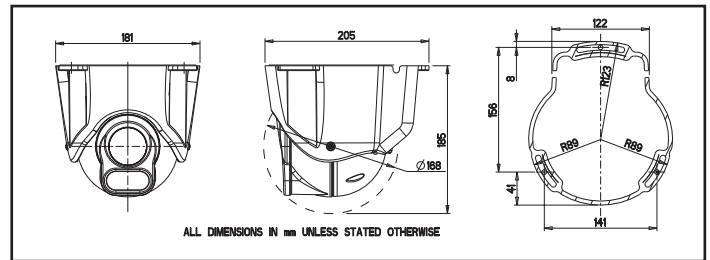

Wide Angle Lens

90° View.

Built in EDGE recording option - 128 or 256Gb Storage on board
Continuous/FTP Upload/Network Loss/Alarm Scheduled recording option to On Board Storage.

Optical Zoom

3x Optical Zoom, 3 to 9mm.

Innovative Night Vision

Range of IR, White Light or Dual IR & White Light options giving 'COLOUR at NIGHT' images.

Polycarbonate Window

For optically perfect images.

PRODUCT SPECIFICATION	3x HD		
Colour/Mono	Yes		
Imager (CMOS)	1/2.8-type Exmor		
Zoom - Optical + Digital	3x, 12x		
Pixels	Approx 3.27 Megapixels		
Horizontal view angle	32°[T] - 90°[W] (1080p)		
Lens Size	3 - 9mm		
Min Sensitivity - colour	1 Lux		
Min Sensitivity - mono Int	0.1 Lux		
Signal Noise Ratio	>50dB		
Focus/Iris	Auto		
Col/Mono Changeover	4 levels - 3 preset, 1 custom/user defined		
Lighting Options	Infra Red, White Light or Infra Red & White Light		
IR Lighting	Up to 50 metres		
White Lighting	Up to 50 metres		
IR/White Lighting options	Up to 30 metres		
Operating Temperature	-20°C to +60°C		
Power	1 Amp, 24Vac/dc		
Mounting Options	Wall, Pole, Soffit, Ceiling		
Certification	Safety Mark: CE approval		
CODEC	25fps	ASPECT	30fps
HD1080p	1920x1080	16:9	1920x1080
HD720p	1280x720	16:9	1280x720
D1	720x576	4:3	720x480
VGA	640x480	4:3	640x480
QVGA	432x240	16:9	432x240
Distribution	Multi Codec 2 streams		
Image Compression	H.264, MPEG4, MJPEG		
Protocols	ONVIF (S), TCP/IP, HTTP, RTP, RTSP, 360SDK		
Compression levels	CBR, VBR CVBR		