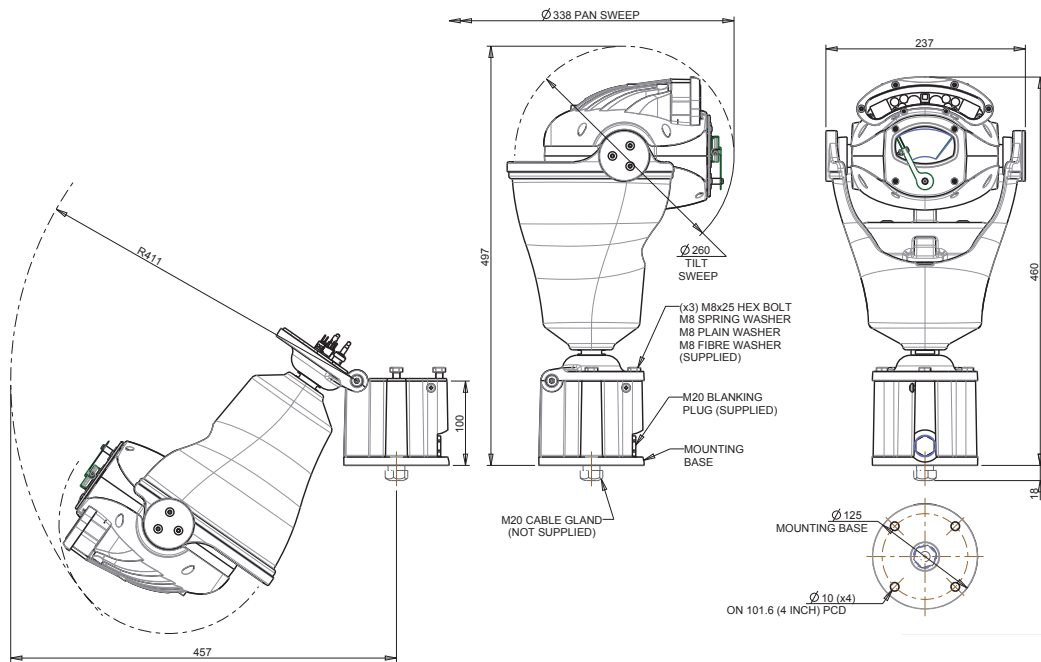

Weight: 9kg

Centurion Bracketry

Wall Bracket
Weight: 1.2kg

Corner Bracket
Weight: 2.2kg

Pole Mount Adapter (PMA)
Weight: 1 kg

Pole Mount Bracket (PMB)
Weight: 2.5kg

PRODUCT SPECIFICATION	30x HD	20x HD	30x HD ENHANCED LOW LIGHT
Colour/Mono	Yes	Yes	Yes
Imager (CMOS)	1/2.8-type Exmor	1/2.8-type Exmor R	1/2.8-type Exmor R
Zoom - Optical + Digital	30x, 12x	20x, 12x	30x, 12x
Zoom - Total	360x	240x	360x
Pixels	Approx 2.38 Megapixels	Approx 2.14 Megapixels	Approx 2.13 Megapixels
Horizontal view angle	2.3°(T) - 63.7°(W)	3.3°(T) - 59.5°(W)	2.3°(T) - 63.7°(W)
Lens Size	4.3 - 129mm	4.7 - 94mm	4.3 - 129mm
Min Sensitivity - colour	0.1 Lux	0.1 Lux	0.0013 Lux
Min Sensitivity - mono Int	0.013 Lux	0.008 Lux	0.0008 Lux
Signal Noise Ratio	>50dB	>50dB	>50dB
Picture Flip	Yes	Yes	Yes
Picture Freeze	Yes	Yes	Yes
PRODUCT FEATURES	ALL Centurion units have the following functions		
Focus/Iris	Auto/Manual		
Presets	101		
Tours	4 (max 90 presets per tour)		
Learned Patrols	4 mimic tours - up to 10 minutes duration each		
Privacy Zones	Up to 24		
Variable pan speed/coverage	0.1 - 120°/sec, 360° continuous rotation, absolute positioning		
Variable tilt speed/coverage	0.1 - 120°/sec, 160°, absolute positioning		
Auto Homing	Goes to preset, tour or mimic tour after prescribed time		
Col/Mono Changeover	4 levels - 3 fixed, 1 custom/user defined		
Operating temperature	-30°C to +60°C		
Power	24vac/30vdc		
Mounting options	Wall, Corner, Pole and Soffit		
Certification	IP67		
SIRIUS ILLUMINATION	IR & WHITE LIGHT (Nominal)		
IR80	IR 80 metres		
IR110WL	IR 110 metres, WL 110 metres		
WEIGHTS			
Centurion (HMA No lamps)	8.5kg		
Centurion (HMA with lamp)	9kg		
CODEC	25fps	ASPECT	30fps
HD1080p	1920x1080	16:9	1920x1080
HD720p	1280x720	16:9	1280x720
D1	720x576	4:3	720x480
VGA	640x480	4:3	640x480
QVGA	432x240	16:9	432x240
Distribution	Multi Codec 2 streams		
Image Compression	H.264, MPEG4, MJPEG		
Protocols	ONVIF (S), TCP/IP, HTTP, RTP, RTSP, 360SDK		
Compression levels	CBR, VBR CVBR		
Standard Paint Options	RAL		
Black	9005		
White	9003		