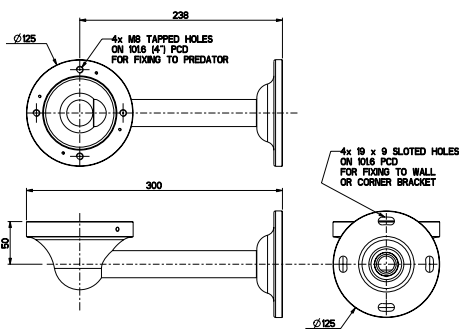

Weight: 9kg

Centurion Bracketry

Wall Bracket
Weight: 1.2kg

Corner Bracket
Weight: 2.2kg

Pole Mount Adapter (PMA)
Weight: 1 kg

Pole Mount Bracket (PMB)
Weight: 2.5kg

PRODUCT SPECIFICATION	30x HD	20x HD	30x HD ENHANCED LOW LIGHT
Colour/Mono	Yes	Yes	Yes
Imager (CMOS)	1/2.8-type Exmor	1/2.8-type Exmor R	1/2.8-type Exmor R
Zoom - Optical + Digital	30x, 12x	20x, 12x	30x, 12x
Zoom - Total	360x	240x	360x
Pixels	Approx 2.38 Megapixels	Approx 2.14 Megapixels	Approx 2.13 Megapixels
Horizontal view angle	2.3°(T) - 63.7°(W)	3.3°(T) - 59.5°(W)	2.3°(T) - 63.7°(W)
Lens Size	4.3 - 129mm	4.7 - 94mm	4.3 - 129mm
Min Sensitivity - colour	0.1 Lux	0.1 Lux	0.0013 Lux
Min Sensitivity - mono Int	0.013 Lux	0.008 Lux	0.0008 Lux
Signal Noise Ratio	>50dB	>50dB	>50dB
Picture Flip	Yes	Yes	Yes
Picture Freeze	Yes	Yes	Yes
PRODUCT FEATURES	ALL Centurion units have the following functions		
Focus/Iris	Auto/Manual		
Presets	101		
Tours	4 (max 90 presets per tour)		
Learned Patrols	4 mimic tours - up to 10 minutes duration each		
Privacy Zones	Up to 24		
Variable pan speed/coverage	0.1 - 120°/sec, 360° continuous rotation, absolute positioning		
Variable tilt speed/coverage	0.1 - 120°/sec, 160°, absolute positioning		
Auto Homing	Goes to preset, tour or mimic tour after prescribed time		
Col/Mono Changeover	4 levels - 3 fixed, 1 custom/user defined		
Operating temperature	-30°C to +60°C		
Power	24vac/30vdc		
Mounting options	Wall, Corner, Pole and Soffit		
Certification	IP67		
SIRIUS ILLUMINATION	IR & WHITE LIGHT (Nominal)		
IR80	IR 80 metres		
IR110WL	IR 110 metres, WL 110 metres		
WEIGHTS			
Centurion (HMA No lamps)	8.5kg		
Centurion (HMA with lamp)	9kg		
CODEC	25fps	ASPECT	30fps
HD1080p	1920x1080	16:9	1920x1080
HD720p	1280x720	16:9	1280x720
D1	720x576	4:3	720x480
VGA	640x480	4:3	640x480
QVGA	432x240	16:9	432x240
Distribution	Multi Codec 2 streams		
Image Compression	H.264, MPEG4, MJPEG		
Protocols	ONVIF (S), TCP/IP, HTTP, RTP, RTSP, 360SDK		
Compression levels	CBR, VBR CVBR		
Standard Paint Options	RAL		
Black	9005		
White	9003		