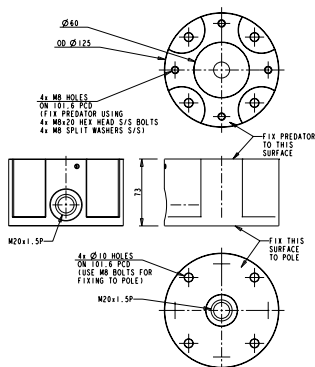

Weight: 9kg

Centurion Bracketry

Wall Bracket
Weight: 1.2kg

Corner Bracket
Weight: 2.2kg

Pole Mount Adapter (PMA)
Weight: 1 kg

Pole Mount Bracket (PMB)
Weight: 2.5kg

PRODUCT SPECIFICATION	30x HD	20x HD	30x HD ENHANCED LOW LIGHT
Colour/Mono	Yes	Yes	Yes
Imager (CMOS)	1/2.8-type Exmor	1/2.8-type Exmor R	1/2.8-type Exmor R
Zoom - Optical + Digital	30x, 12x	20x, 12x	30x, 12x
Zoom - Total	360x	240x	360x
Pixels	Approx 2.38 Megapixels	Approx 2.14 Megapixels	Approx 2.13 Megapixels
Horizontal view angle	2.3°(T) - 63.7°(W)	3.3°(T) - 59.5°(W)	2.3°(T) - 63.7°(W)
Lens Size	4.3 - 129mm	4.7 - 94mm	4.3 - 129mm
Min Sensitivity - colour	0.1 Lux	0.1 Lux	0.0013 Lux
Min Sensitivity - mono Int	0.013 Lux	0.008 Lux	0.0008 Lux
Signal Noise Ratio	>50dB	>50dB	>50dB
Picture Flip	Yes	Yes	Yes
Picture Freeze	Yes	Yes	Yes
PRODUCT FEATURES	ALL Centurion units have the following functions		
Focus/Iris	Auto/Manual		
Presets	101		
Tours	4 (max 90 presets per tour)		
Learned Patrols	4 mimic tours - up to 10 minutes duration each		
Privacy Zones	Up to 24		
Variable pan speed/coverage	0.1 - 120°/sec, 360° continuous rotation, absolute positioning		
Variable tilt speed/coverage	0.1 - 120°/sec, 160°, absolute positioning		
Auto Homing	Goes to preset, tour or mimic tour after prescribed time		
Col/Mono Changeover	4 levels - 3 fixed, 1 custom/user defined		
Operating temperature	-30°C to +60°C		
Power	24vac/30vdc		
Mounting options	Wall, Corner, Pole and Soffit		
Certification	IP67		
SIRIUS ILLUMINATION	IR & WHITE LIGHT (Nominal)		
IR80	IR 80 metres		
IR110WL	IR 110 metres, WL 110 metres		
WEIGHTS			
Centurion (HMA No lamps)	8.5kg		
Centurion (HMA with lamp)	9kg		
CODEC	25fps	ASPECT	30fps
HD1080p	1920x1080	16:9	1920x1080
HD720p	1280x720	16:9	1280x720
D1	720x576	4:3	720x480
VGA	640x480	4:3	640x480
QVGA	432x240	16:9	432x240
Distribution	Multi Codec 2 streams		
Image Compression	H.264, MPEG4, MJPEG		
Protocols	ONVIF (S), TCP/IP, HTTP, RTP, RTSP, 360SDK		
Compression levels	CBR, VBR CVBR		
Standard Paint Options	RAL		
Black	9005		
White	9003		