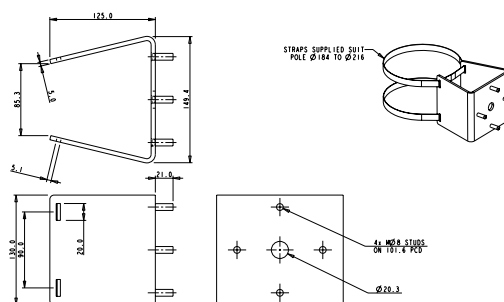

Weight: 9kg

Centurion Bracketry

Wall Bracket
Weight: 1.2kg

Corner Bracket
Weight: 2.2kg

Pole Mount Adapter (PMA)
Weight: 1 kg

Pole Mount Bracket (PMB)
Weight: 2.5kg

PRODUCT SPECIFICATION	30x HD	20x HD	30x HD ENHANCED LOW LIGHT
Colour/Mono	Yes	Yes	Yes
Imager (CMOS)	1/2.8-type Exmor	1/2.8-type Exmor R	1/2.8-type Exmor R
Zoom - Optical + Digital	30x, 12x	20x, 12x	30x, 12x
Zoom - Total	360x	240x	360x
Pixels	Approx 2.38 Megapixels	Approx 2.14 Megapixels	Approx 2.13 Megapixels
Horizontal view angle	2.3°(T) - 63.7°(W)	3.3°(T) - 59.5°(W)	2.3°(T) - 63.7°(W)
Lens Size	4.3 - 129mm	4.7 - 94mm	4.3 - 129mm
Min Sensitivity - colour	0.1 Lux	0.1 Lux	0.0013 Lux
Min Sensitivity - mono Int	0.013 Lux	0.008 Lux	0.0008 Lux
Signal Noise Ratio	>50dB	>50dB	>50dB
Picture Flip	Yes	Yes	Yes
Picture Freeze	Yes	Yes	Yes
PRODUCT FEATURES	ALL Centurion units have the following functions		
Focus/Iris	Auto/Manual		
Presets	101		
Tours	4 (max 90 presets per tour)		
Learned Patrols	4 mimic tours - up to 10 minutes duration each		
Privacy Zones	Up to 24		
Variable pan speed/coverage	0.1 - 120°/sec, 360° continuous rotation, absolute positioning		
Variable tilt speed/coverage	0.1 - 120°/sec, 160°, absolute positioning		
Auto Homing	Goes to preset, tour or mimic tour after prescribed time		
Col/Mono Changeover	4 levels - 3 fixed, 1 custom/user defined		
Operating temperature	-30°C to +60°C		
Power	24vac/30vdc		
Mounting options	Wall, Corner, Pole and Soffit		
Certification	IP67		
SIRIUS ILLUMINATION	IR & WHITE LIGHT (Nominal)		
IR80	IR 80 metres		
IR110WL	IR 110 metres, WL 110 metres		
WEIGHTS			
Centurion (HMA No lamps)	8.5kg		
Centurion (HMA with lamp)	9kg		
CODEC	25fps	ASPECT	30fps
HD1080p	1920x1080	16:9	1920x1080
HD720p	1280x720	16:9	1280x720
D1	720x576	4:3	720x480
VGA	640x480	4:3	640x480
QVGA	432x240	16:9	432x240
Distribution	Multi Codec 2 streams		
Image Compression	H.264, MPEG4, MJPEG		
Protocols	ONVIF (S), TCP/IP, HTTP, RTP, RTSP, 360SDK		
Compression levels	CBR, VBR CVBR		
Standard Paint Options	RAL		
Black	9005		
White	9003		