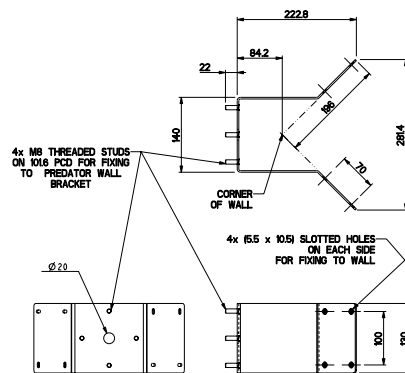

Weight: 9kg

Centurion Bracketry

Wall Bracket
Weight: 1.2kg

Corner Bracket
Weight: 2.2kg

Pole Mount Adapter (PMA)
Weight: 1 kg

Pole Mount Bracket (PMB)
Weight: 2.5kg

PRODUCT SPECIFICATION	30x HD	20x HD	30x HD ENHANCED LOW LIGHT
Colour/Mono	Yes	Yes	Yes
Imager (CMOS)	1/2.8-type Exmor	1/2.8-type Exmor R	1/2.8-type Exmor R
Zoom - Optical + Digital	30x, 12x	20x, 12x	30x, 12x
Zoom - Total	360x	240x	360x
Pixels	Approx 2.38 Megapixels	Approx 2.14 Megapixels	Approx 2.13 Megapixels
Horizontal view angle	2.3°(T) - 63.7°(W)	3.3°(T) - 59.5°(W)	2.3°(T) - 63.7°(W)
Lens Size	4.3 - 129mm	4.7 - 94mm	4.3 - 129mm
Min Sensitivity - colour	0.1 Lux	0.1 Lux	0.0013 Lux
Min Sensitivity - mono Int	0.013 Lux	0.008 Lux	0.0008 Lux
Signal Noise Ratio	>50dB	>50dB	>50dB
Picture Flip	Yes	Yes	Yes
Picture Freeze	Yes	Yes	Yes
PRODUCT FEATURES	ALL Centurion units have the following functions		
Focus/Iris	Auto/Manual		
Presets	101		
Tours	4 (max 90 presets per tour)		
Learned Patrols	4 mimic tours - up to 10 minutes duration each		
Privacy Zones	Up to 24		
Variable pan speed/coverage	0.1 - 120°/sec, 360° continuous rotation, absolute positioning		
Variable tilt speed/coverage	0.1 - 120°/sec, 160°, absolute positioning		
Auto Homing	Goes to preset, tour or mimic tour after prescribed time		
Col/Mono Changeover	4 levels - 3 fixed, 1 custom/user defined		
Operating temperature	-30°C to +60°C		
Power	24vac/30vdc		
Mounting options	Wall, Corner, Pole and Soffit		
Certification	IP67		
SIRIUS ILLUMINATION	IR & WHITE LIGHT (Nominal)		
IR80	IR 80 metres		
IR110WL	IR 110 metres, WL 110 metres		
WEIGHTS			
Centurion (HMA No lamps)	8.5kg		
Centurion (HMA with lamp)	9kg		
CODEC	25fps	ASPECT	30fps
HD1080p	1920x1080	16:9	1920x1080
HD720p	1280x720	16:9	1280x720
D1	720x576	4:3	720x480
VGA	640x480	4:3	640x480
QVGA	432x240	16:9	432x240
Distribution	Multi Codec 2 streams		
Image Compression	H.264, MPEG4, MJPEG		
Protocols	ONVIF (S), TCP/IP, HTTP, RTP, RTSP, 360SDK		
Compression levels	CBR, VBR CVBR		
Standard Paint Options	RAL		
Black	9005		
White	9003		